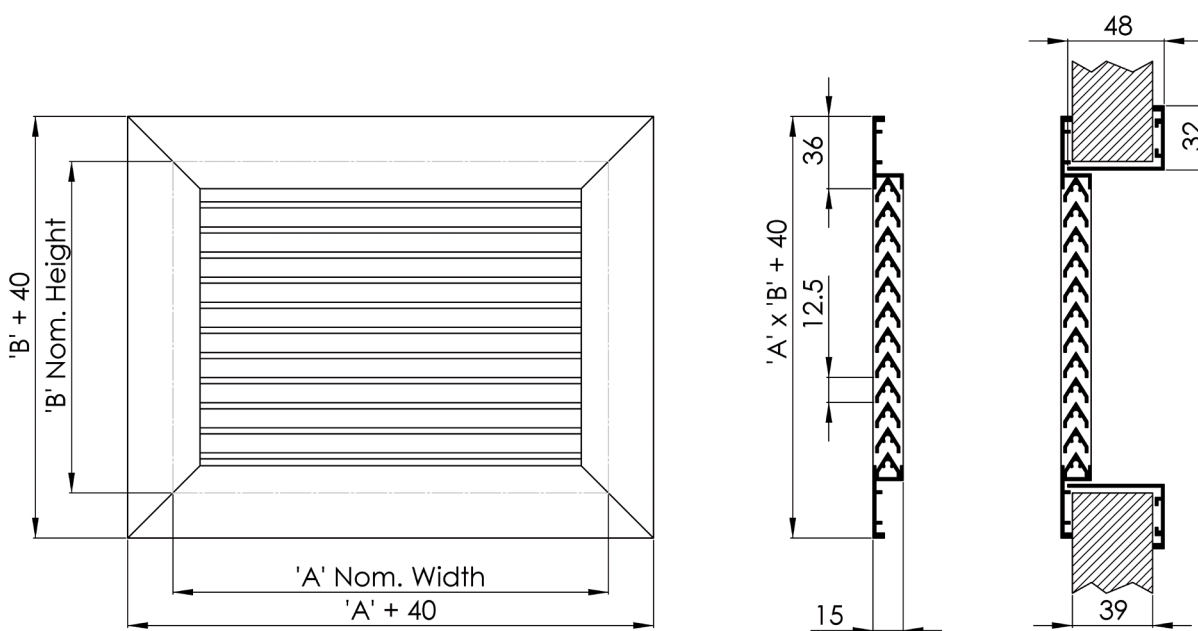

briteair Non Vision Grille

Suitable for mounting on doors, walls or partitions. The Non Vision grille is available with an optional matching backing flange to give a neat appearance on both sides of the partition or door.