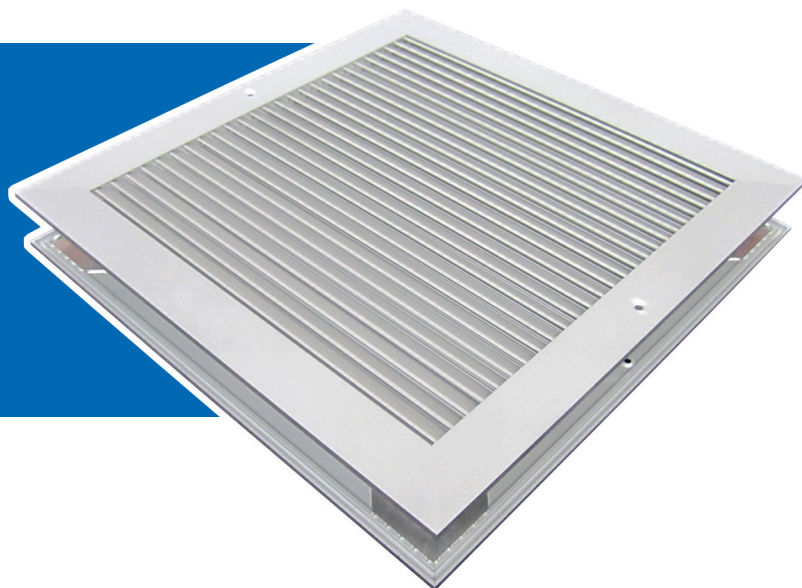

briteair Non Vision Grille

Suitable for mounting on doors, walls or partitions. The Non Vision grille is available with an optional matching backing flange to give a neat appearance on both sides of the partition or door.

How to Order

Type	Frame	Size	RAL Colour
BNV	F - Non Vision Grille	300 x 300	RAL 9006
	BF - Non Vision Grille c/w Backing Flange		Satin Silver Anodised

e.g. 10 No BNV - BF - 250 x 250 - RAL 9006

Please contact our **Sales Office on 01924 444 174** for selection guidance on the above.