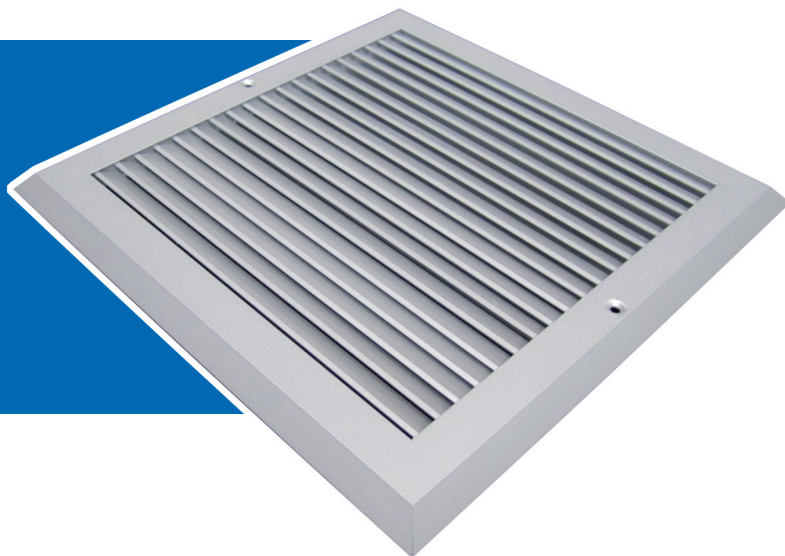

Suitable for mounting on doors, walls or partitions. The flush mounted non vision grille does not protrude into the cut-out opening allowing the easy installation of a fire damper or intumescent fireblock.

How to Order

Type	Option 1	Option 2	Size	RAL Colour
BSNV	1 - Single	IFB - Intumescent Fireblock	300 x 300	RAL 9006
	2 - Pair	FD - Fire Damper		Satin Silver Anodised

e.g. 10 No BSNV - 2 - IFB - 250 x 250 - RAL 9006