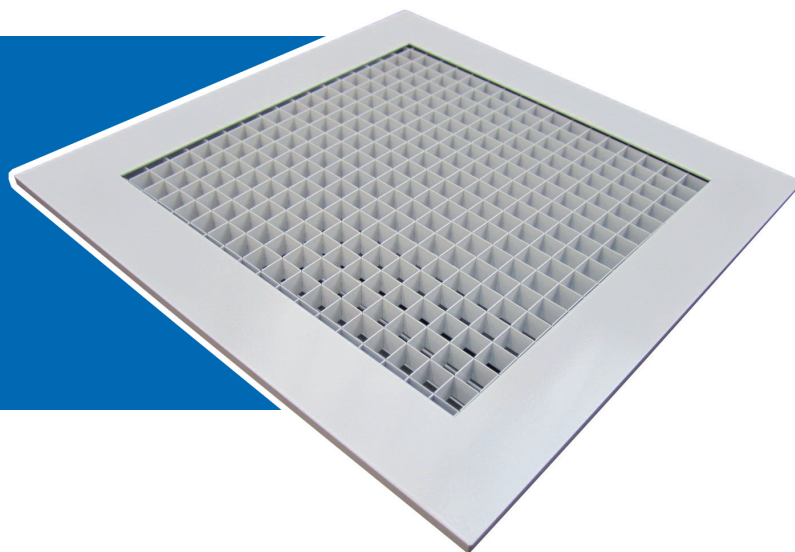

briteair Eggcrate Grille

Suitable for wall or ceiling mounted air extract applications. With a high free area of up to 85%, the Eggcrate Grille is able to handle high volumes of air whilst keeping the grille size to a minimum and noise levels and pressure resistance low.

How to Order

Type	Damper	Frame	Fixings	RAL Colour	
BEC	D - OBD	F - Standard Flange	SF - Flange Holes	300 x 300	RAL 9010
	0 - No OBD		0 - No Flange Holes		

e.g. 10 No BEC - D - F - SF - 250 x 250 - RAL 9010