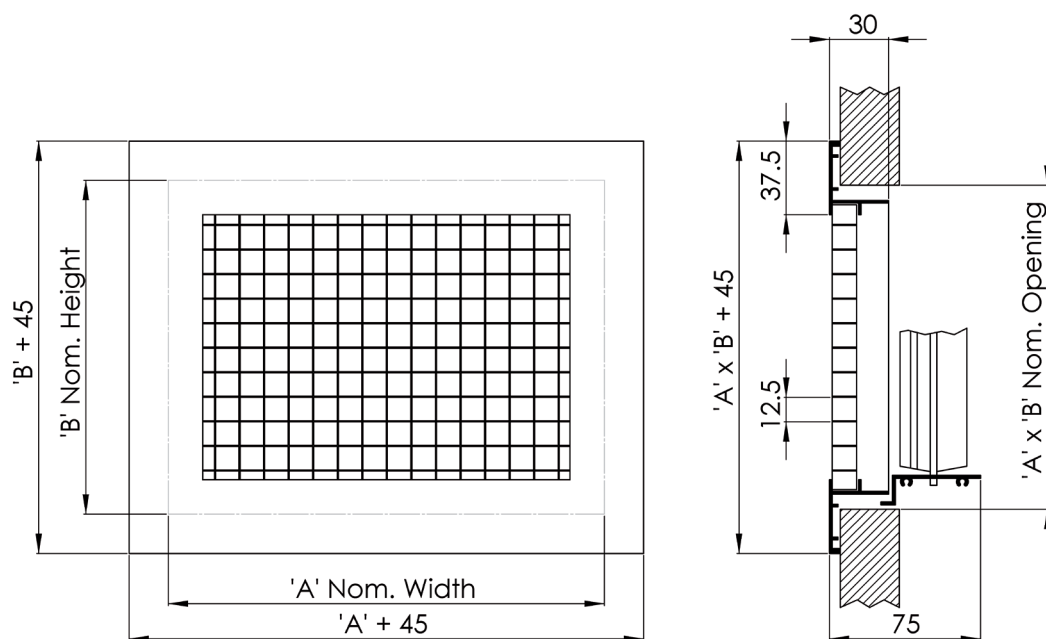

briteair Eggcrate Grille

Suitable for wall or ceiling mounted air extract applications. With a high free area of up to 85%, the Eggcrate Grille is able to handle high volumes of air whilst keeping the grille size to a minimum and noise levels and pressure resistance low.